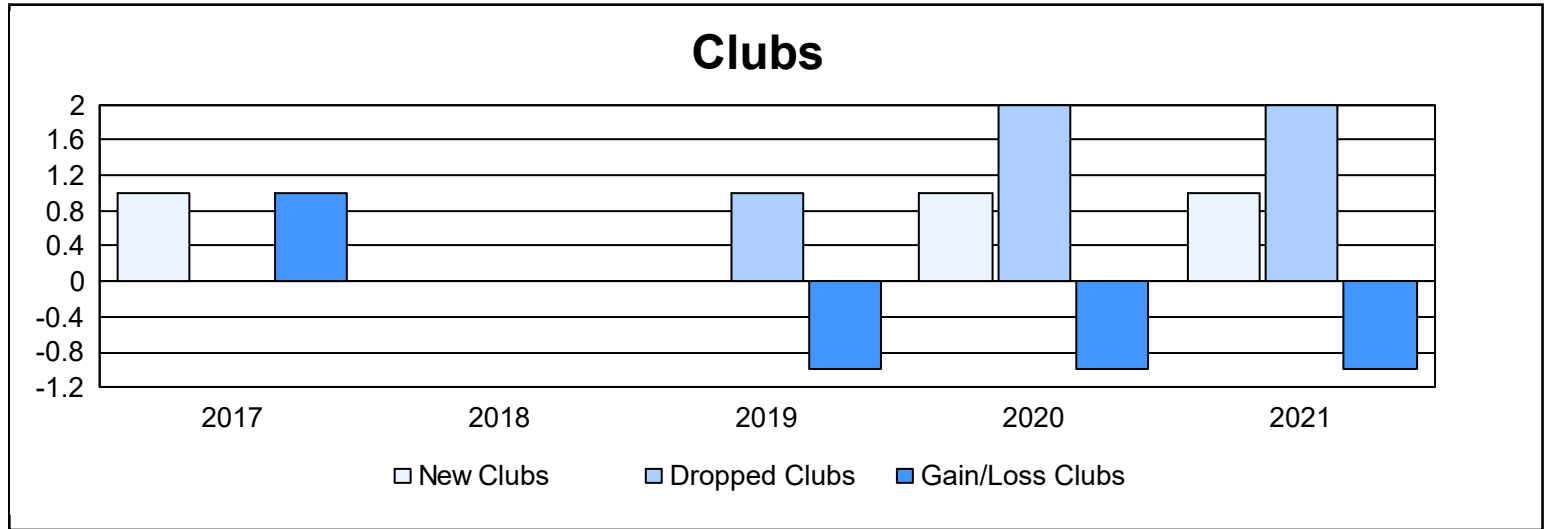

Year	New Clubs	Dropped Clubs	Gain/ Loss Clubs	New Members	Charter Members	Reinstate Members	Transfer Members	Total Member Added	Total Members Dropped	Gain/ Loss Members
2016-2017	1	0	1	114	27	4	3	148	139	9
2017-2018	0	0	0	129	1	7	3	140	148	-8
2018-2019	0	1	-1	78	0	10	7	95	175	-80
2019-2020	1	2	-1	66	24	2	13	105	181	-76
2020-2021	1	2	-1	51	29	2	1	83	97	-14
<b>Average</b>	<b>1</b>	<b>1</b>	<b>0</b>	<b>88</b>	<b>16</b>	<b>5</b>	<b>5</b>	<b>114</b>	<b>148</b>	<b>-34</b>

### Membership Composition June 2021 Cumulative