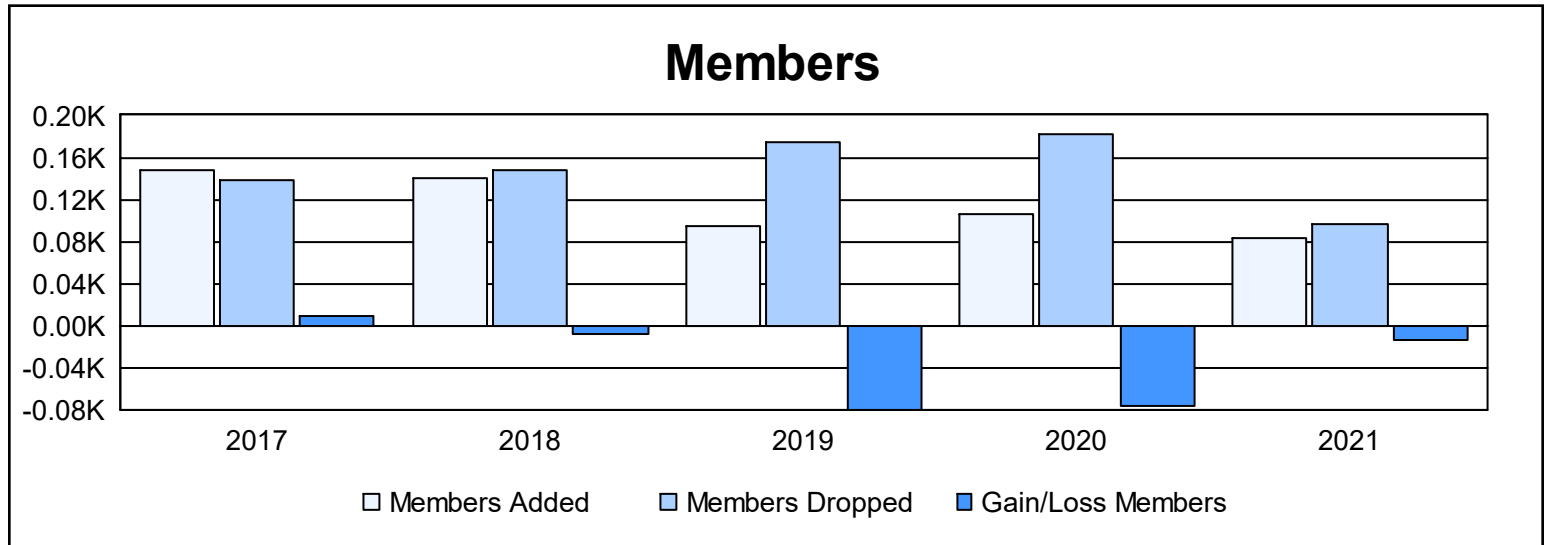

Year	New Clubs	Dropped Clubs	Gain/ Loss Clubs	New Members	Charter Members	Reinstate Members	Transfer Members	Total Member Added	Total Members Dropped	Gain/ Loss Members
2016-2017	1	0	1	114	27	4	3	148	139	9
2017-2018	0	0	0	129	1	7	3	140	148	-8
2018-2019	0	1	-1	78	0	10	7	95	175	-80
2019-2020	1	2	-1	66	24	2	13	105	181	-76
2020-2021	1	2	-1	51	29	2	1	83	97	-14
<b>Average</b>	<b>1</b>	<b>1</b>	<b>0</b>	<b>88</b>	<b>16</b>	<b>5</b>	<b>5</b>	<b>114</b>	<b>148</b>	<b>-34</b>

### Membership Composition June 2021 Cumulative