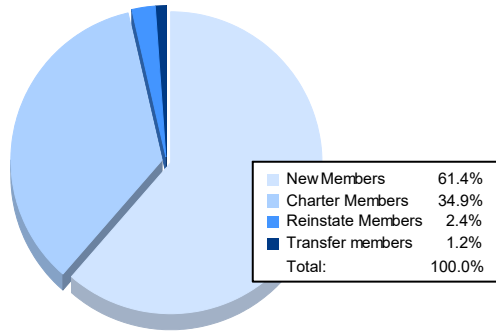

Year	New Clubs	Dropped Clubs	Gain/ Loss Clubs	New Members	Charter Members	Reinstate Members	Transfer Members	Total Member Added	Total Members Dropped	Gain/ Loss Members
2016-2017	1	0	1	114	27	4	3	148	139	9
2017-2018	0	0	0	129	1	7	3	140	148	-8
2018-2019	0	1	-1	78	0	10	7	95	175	-80
2019-2020	1	2	-1	66	24	2	13	105	181	-76
2020-2021	1	2	-1	51	29	2	1	83	97	-14
<b>Average</b>	<b>1</b>	<b>1</b>	<b>0</b>	<b>88</b>	<b>16</b>	<b>5</b>	<b>5</b>	<b>114</b>	<b>148</b>	<b>-34</b>

### Membership Composition June 2021 Cumulative